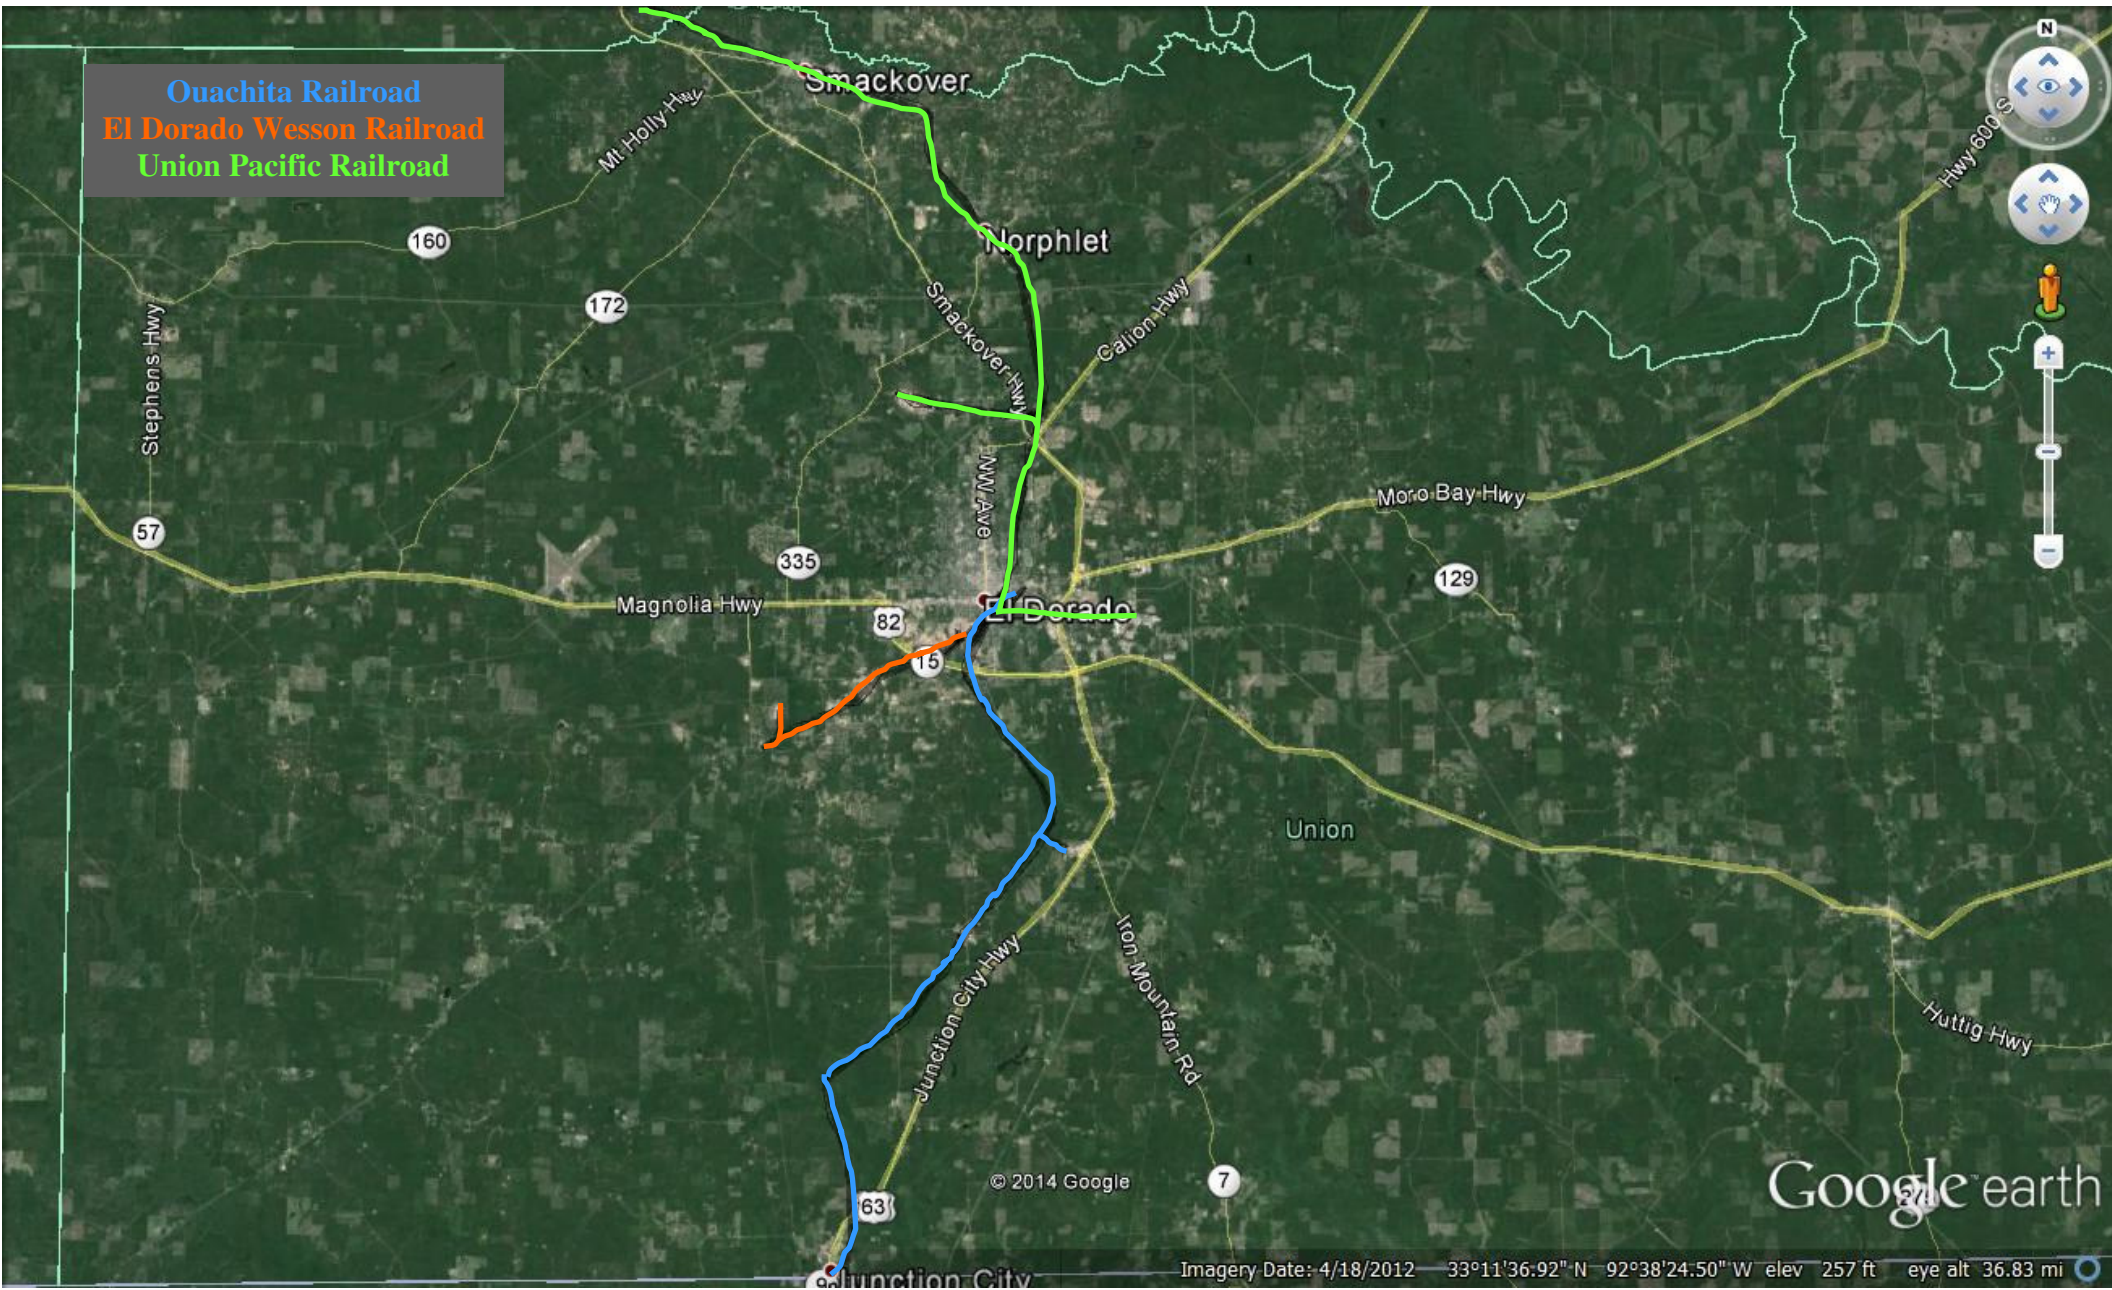

**Ouachita Railroad**  
**El Dorado Wesson Railroad**  
**Union Pacific Railroad**

© 2014 Google

Google earth

Imagery Date: 4/18/2012 33°11'36.92" N 92°38'24.50" W elev 257 ft eye alt 36.83 mi